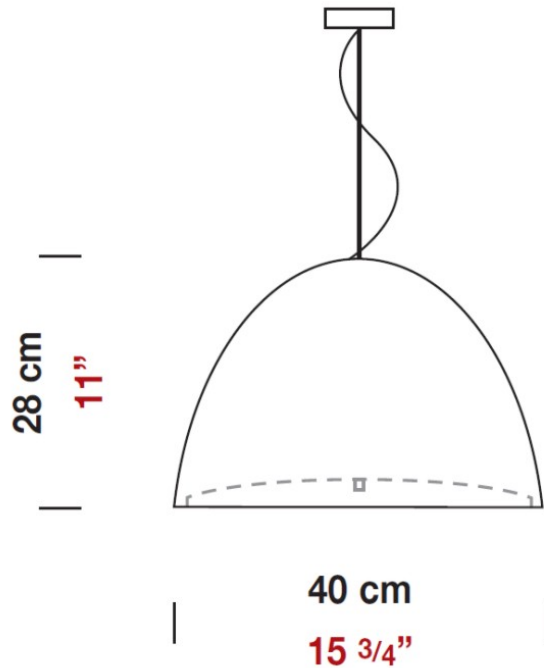

WILLY 40 SUSPENSION

D81057-BLK

GENERAL

Series: Willy
Subseries: Willy 40
Brand: Panzeri
Division: Design
Mounting Type: Suspension
Mounting Location: Ceiling
Subcategory: Pendant

PHYSICAL

Shape: Dome
Diameter (mm): 400
Diameter (in): 15 3/4
Height (mm): 280
Height (in): 11
Max. Overall Height (mm): 2280
Max. Overall Height (in): 89 3/4
Light Distribution: Direct
Weight (kg): 4.09
Weight (lbs): 9.02
Diffuser: Black Blown Glass Dome and Frosted White Glass Bottom
Fixture Finish: BLK
Holder Finish: Metallized Gray
Fixture Material: Blown Glass Lampshade
Cable Details: 2000mm (78 3/4") Long Steel Suspension Cables / 2200mm (86 5/8") Long Power Cable In Transparent PVC

ELECTRICAL

Number of Lamps: 1
Lamp Type: LED Retrofit
Lamp Shape: A19
Bulb Included: Bulb Not Included
Total Output Wattage (W): 15
Max. Wattage Per Lamp (W): 15
Lamp Base: E26
Driver Included: No
Input Voltage (V): 120

LED

OPTICAL

RATINGS AND CERTIFICATIONS

Certified By: CSA Certified to UL and CSA Standards
IP rating: IP20