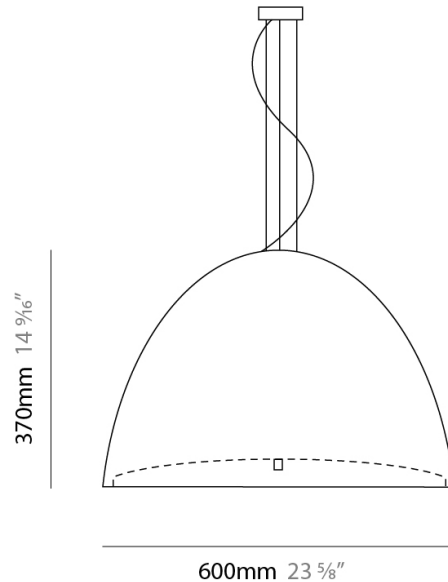

WILLY SUSPENSION

D81344

GENERAL

Series: Willy
Brand: Panzeri
Division: Design
Mounting Type: Suspension
Mounting Location: Ceiling
Subcategory: Pendant

PHYSICAL

Shape: Bell
Diameter (mm): 600
Diameter (in): 23 5/8
Height (mm): 370
Height (in): 14 9/16
Max. Overall Height (mm): 2370
Max. Overall Height (in): 93 5/16
Light Distribution: Direct
Weight (kg): 12.2
Weight (lbs): 27
Diffuser: Metallic Gray Aluminum Dome and Frosted White Glass Bottom Diffuser
Fixture Finish: ALU
Fixture Material: Aluminum

ELECTRICAL

Number of Lamps: 3
Lamp Type: LED Retrofit
Bulb Included: Bulb Not Included
Total Output Wattage (W): 45
Max. Wattage Per Lamp (W): 15
Lamp Base: E26
Input Voltage (V): 120
Upon Request: 277Vac / GU24

LED

OPTICAL

RATINGS AND CERTIFICATIONS

Certified By: CSA Certified to UL and CSA Standards
IP rating: IP20