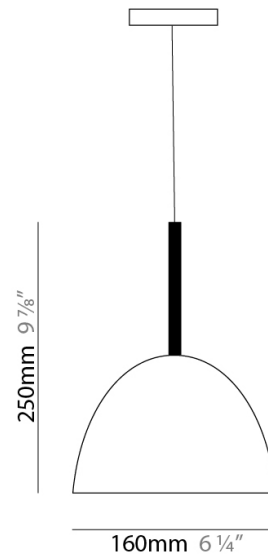

PHYSICAL

Shape: Dome
 Diameter (mm): 400
 Diameter (in): 15 3/4
 Height (mm): 280
 Height (in): 11
 Max. Overall Height (mm): 2280
 Max. Overall Height (in): 89 3/4
 Light Distribution: Direct
 Weight (kg): 4.09
 Weight (lbs): 9.02
 Diffuser: Black Blown Glass Dome and Frosted White Glass Bottom
 Fixture Finish: BLK
 Holder Finish: Metallized Gray
 Fixture Material: Blown Glass Lampshade
 Cable Details: 2000mm (78 3/4") Long Steel Suspension Cables / 2200mm (86 5/8") Long Power Cable In Transparent PVC

Series: Willy
 Subseries: Willy 40
 Brand: Panzeri
 Division: Design
 Mounting Type: Suspension
 Mounting Location: Ceiling
 Subcategory: Pendant

PHYSICAL

Shape: Dome
 Diameter (mm): 400
 Diameter (in): 15 3/4
 Height (mm): 280
 Height (in): 11
 Max. Overall Height (mm): 2280
 Max. Overall Height (in): 89 3/4
 Weight (kg): 4.09
 Weight (lbs): 9.02
 Diffuser: White Blown Glass Dome and Frosted White Bottom
 Fixture Finish: WHI
 Holder Finish: Metallized Gray
 Fixture Material: Blown Glass Lampshade

Diameter (in): 6 ¼

Height (mm): 250

Height (in): 9 7/8

Max. Overall Height (mm): 2250

Max. Overall Height (in): 88 9/16

Light Distribution: Direct

Weight (kg): 1.23

Weight (lbs): 2.7

IP rating: IP20

WILLY SUSPENSION

D81344

GENERAL

Series: Willy
Brand: Panzeri
Division: Design
Mounting Type: Suspension
Mounting Location: Ceiling
Subcategory: Pendant

PHYSICAL

Shape: Bell
Diameter (mm): 600
Diameter (in): 23 5/8
Height (mm): 370
Height (in): 14 9/16
Max. Overall Height (mm): 2370
Max. Overall Height (in): 93 5/16
Light Distribution: Direct
Weight (kg): 12.2
Weight (lbs): 27
Diffuser: Metallic Gray Aluminum Dome and Frosted White Glass Bottom Diffuser
Fixture Finish: ALU
Fixture Material: Aluminum